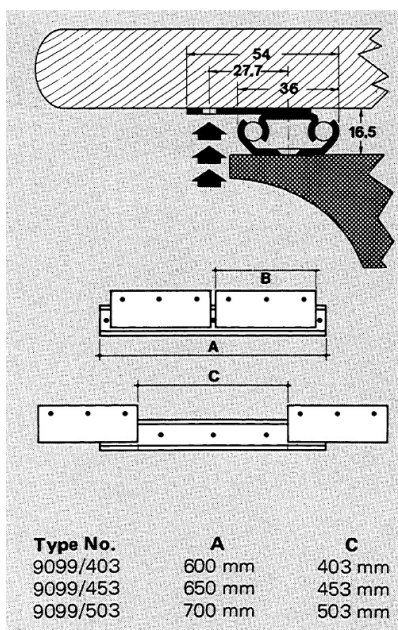

PRODUCT SHEET

Description:

Table Extension, 9099/400mm Opening, Slide F/Centre Column, Total Length: 600mm, Wing Size: 246mm

Item number:

24.07.010-0

Units	Box	Carton	HS Code	Barcode
Pair	0	1	8302420090	
				5704866088992